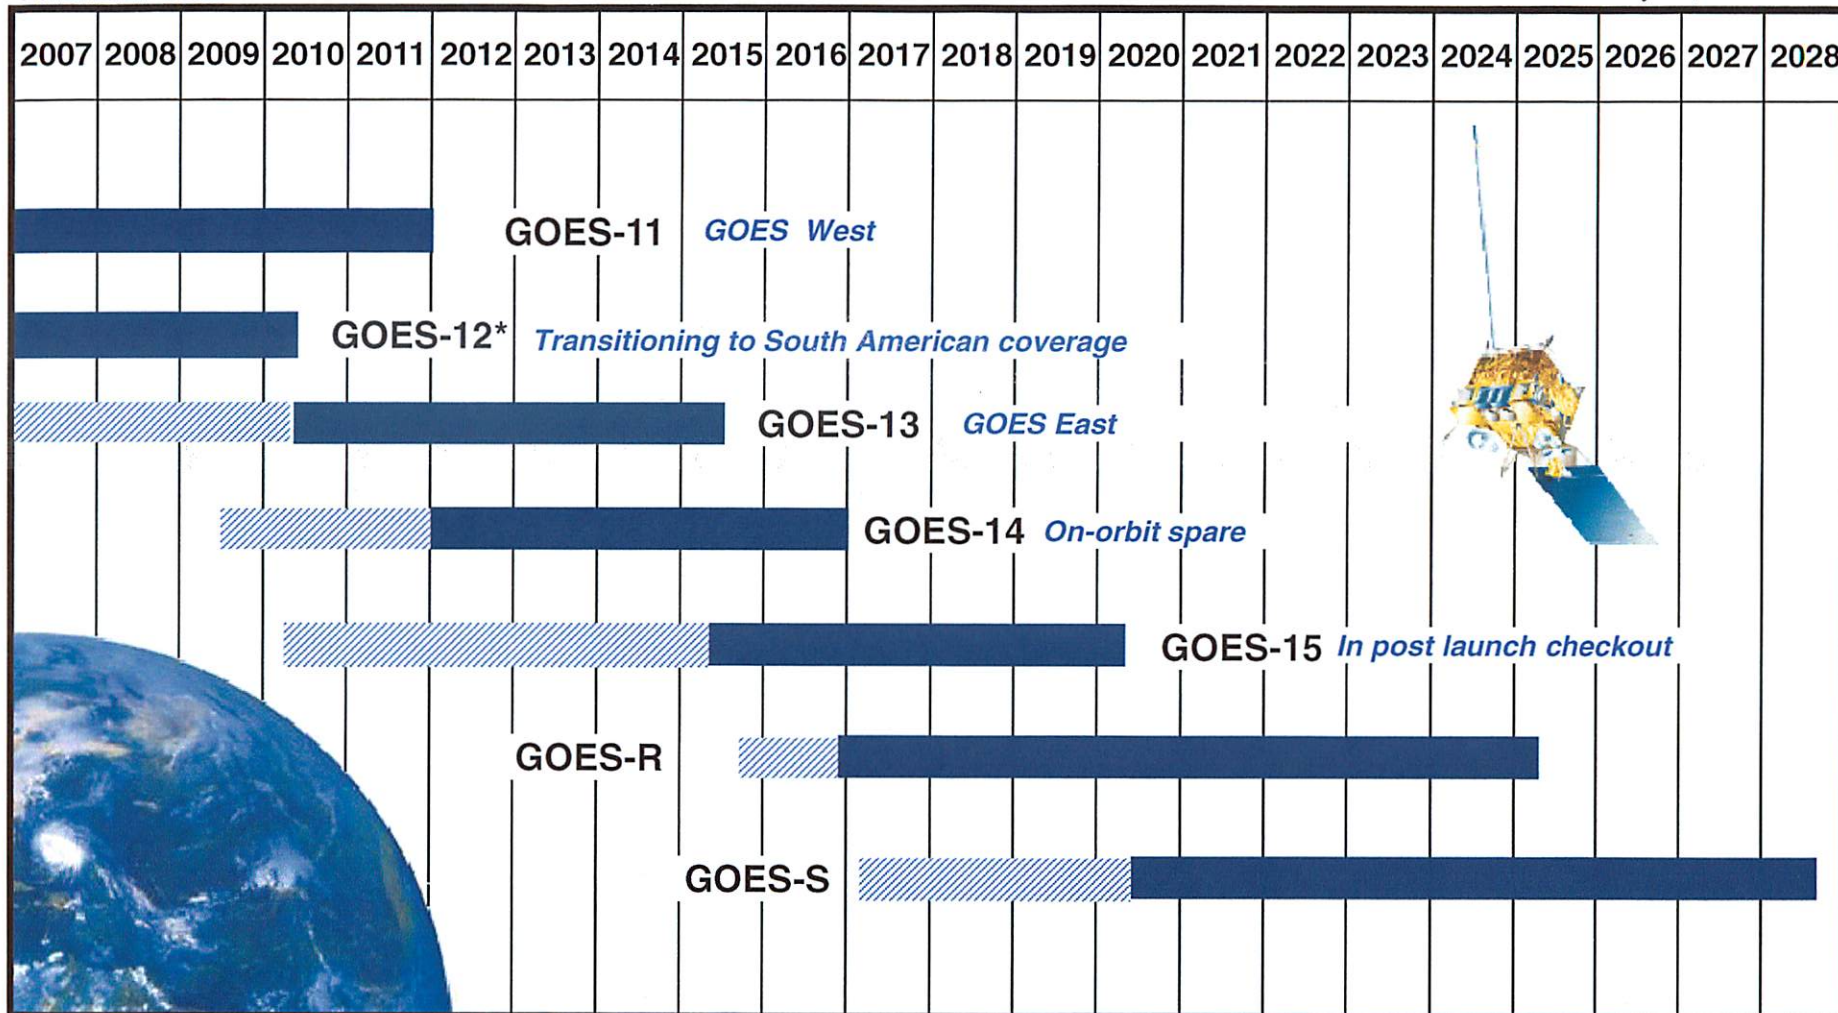

Continuity of GOES Operational Satellite Program

Calendar Year

As of May 10, 2010

Approved: 
 Deputy Assistant Administrator
 for Systems

*Backup and South American Coverage
 beginning June 2010

 Satellite is operational beyond design life
 On-orbit GOES storage
 Operational